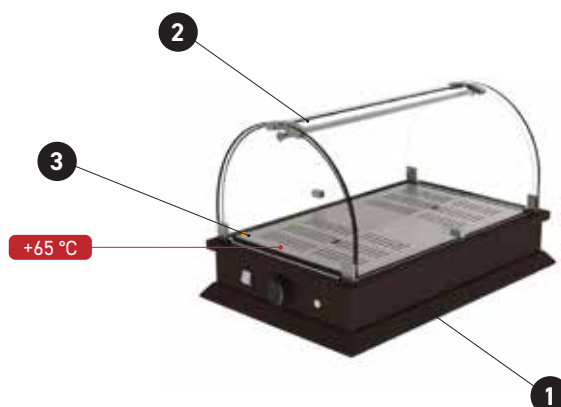

1. Tempered glass shoulders, top and shelves
2. Pivoting glass door
3. Aluminium base
4. MDF wood frame
5. Digital temperature controller

VICTORY / SERIE Q

1. Base e top in legno MDF
2. Sportello basculante in vetro
3. Piano estraibile in vetro temperato
4. Interni in alluminio

1. MDF wooden base and top
2. Pivoting glass door
3. Tempered glass pull-out shelf
4. Aluminium interior

CUPOLA

1. Base in legno MDF
2. Cupola in plexiglass
3. Interni in alluminio

1. MDF wooden base
2. Plexiglass dome
3. Aluminium interior