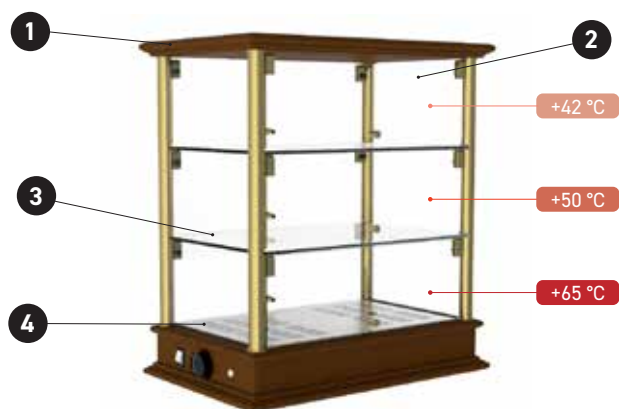

1. Cupola in plexiglass
2. Frontalino in legno
3. Piano in alluminio
4. Vasca coibentata

1. Dome in Plexiglas
2. Front plate in wood
3. Plate in aluminum
4. Insulated tank

CNR 57 / 87

1. Spalle, top e piani in vetro temperato
2. Sportello basculante in vetro
3. Base in alluminio
4. Cornice in MDF
5. Termoregolatore digitale

1. Tempered glass shoulders, top and shelves
2. Pivoting glass door
3. Aluminium base
4. MDF wood frame
5. Digital temperature controller

VICTORY / SERIE Q

1. Base e top in legno MDF
2. Sportello basculante in vetro
3. Piano estraibile in vetro temperato
4. Interni in alluminio

1. MDF wooden base and top
2. Pivoting glass door
3. Tempered glass pull-out shelf
4. Aluminium interior

CUPOLA

1. Base in legno MDF
2. Cupola in plexiglass
3. Interni in alluminio

1. MDF wooden base
2. Plexiglass dome
3. Aluminium interior